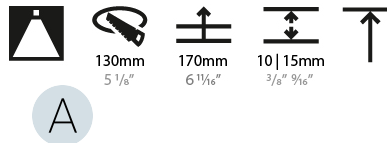

Series: Bioniq
Subseries: Bioniq Round Deep
Brand: Prolicht
Division: Architectural
Mounting Type: Recessed
Mounting Location: Ceiling
Subcategory: Downlight

PHYSICAL

Shape: Round
Diameter (mm): 139
Diameter (in): 5 1/2
Height (mm): 151
Height (in): 5 15/16
Ceiling Thickness (mm): 10 / 12.5 / 15
Ceiling Thickness (in): 3/8 or 1/2 or 9/16
Min. Recessing Depth (mm): 170
Min. Recessing Depth (in): 6 11/16
Light Distribution: Downlight
Weight (kg): 0.951
Weight (lbs): 2.1
Fixture Finish: SSR / BKV / CWI / CRY / HAB / LAG / UFT / ITA / RUA / RUR / MIC / FTG / MYG / TWT / LOD / PUS / FRO / FUP / KIA / POP / BLS / SPG / MEY / GOH / GUM / CHC / COM / ABZ / JAG / OBR / MOS / ROR
Fixture Material: Aluminum Die Cast
Cut-out Measurements: 130mm / 5 1/8"

ELECTRICAL

Lamp Type: LED (Zhaga Standard)
Input Wattage (W): 28.6
Total Output Wattage (W): 26.4
Dimming: Tri-Mode (Non-Dimming and Phase Dimming (120Vac only) and 0-10V Dimming)
Driver Included: No
Driver Location: Recessed Housing
Driver Type: Constant Current - Universal
Driver Class: Class 2
Input Voltage (V): 120 - 277
Constant Current (MA): 700

LED

Number of LEDs: 1
Color Temperature (°K): 2700 / 3000 / 3500 / 4000
Max. Delivered Lumen (lm): 1890 / 1940 / 2038 / 2080
Nominal Lumen (lm): 3210 / 3290 / 3459 / 3530
CRI: >90 CRI
Efficiency (%): 0.631
Lamp Life (hrs): 50000

OPTICAL

Reflector: 20 / 25 / 40

RATINGS AND CERTIFICATIONS

Certified By: Certified for North American Standards
IP rating: IP54