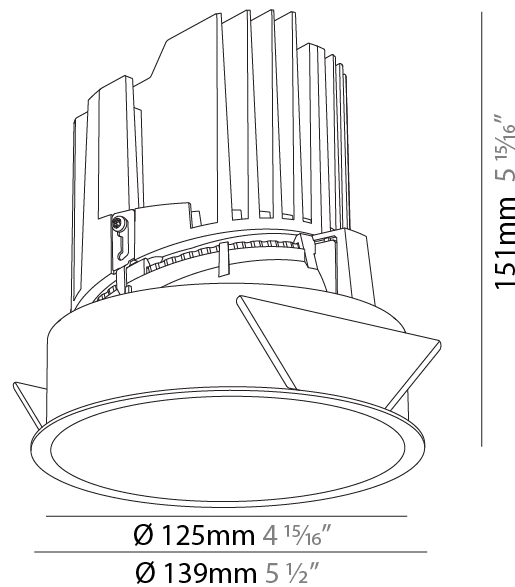

PHYSICAL

Shape: Round
Diameter (mm): 139
Diameter (in): 5 1/2
Height (mm): 151
Height (in): 5 15/16
Ceiling Thickness (mm): 10 / 12.5 / 15
Ceiling Thickness (in): 3/8 or 1/2 or 9/16
Min. Recessing Depth (mm): 170
Min. Recessing Depth (in): 6 11/16
Light Distribution: Downlight
Weight (kg): 0.926
Weight (lbs): 2.04
Fixture Finish: SSR / BKV / CWI / CRY / HAB / LAG / UFT / ITA / RUA / RUR / MIC / FTG / MYG / TWT / LOD / PUS / FRO / FUP / KIA / POP / BLS / SPG / MEY / GOH / GUM / CHC / COM / ABZ / JAG / OBR / MOS / ROR
Fixture Material: Aluminum Die Cast
Cut-out Measurements: 130mm / 5 1/8"

ELECTRICAL

Lamp Type: LED (Zhaga Standard)
Input Wattage (W): 28.6
Total Output Wattage (W): 26.4
Dimming: Tri-Mode (Non-Dimming and Phase Dimming (120Vac only) and 0-10V Dimming)
Driver Included: No
Driver Location: Recessed Housing
Driver Type: Constant Current - Universal
Driver Class: Class 2
Housing: See components
Input Voltage (V): 120 - 277
Constant Current (MA): 700

LED

Number of LEDs: 1
Color Temperature (°K): 2700 / 3000 / 3500 / 4000
Max. Delivered Lumen (lm): 2030 / 2080 / 2186 / 2230
Nominal Lumen (lm): 3210 / 3290 / 3459 / 3530
CRI: >90 CRI
Efficiency (%): 0.631
Lamp Life (hrs): 50000

OPTICAL

Reflector: 20 / 25 / 40

RATINGS AND CERTIFICATIONS

Certified By: Certified for North American Standards
IP rating: IP20