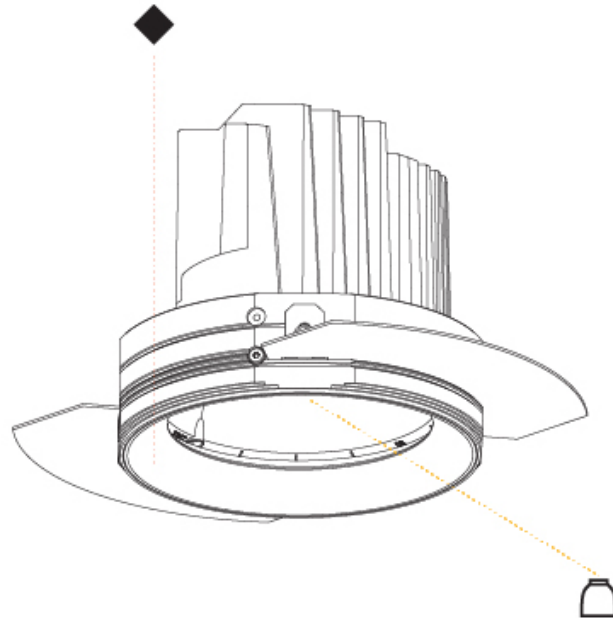

BIONIQ ROUND ADJUSTABLE TRIMLESS

A35185-

PROJECT
TYPE
SPECIFIER
QUANTITY
DATE